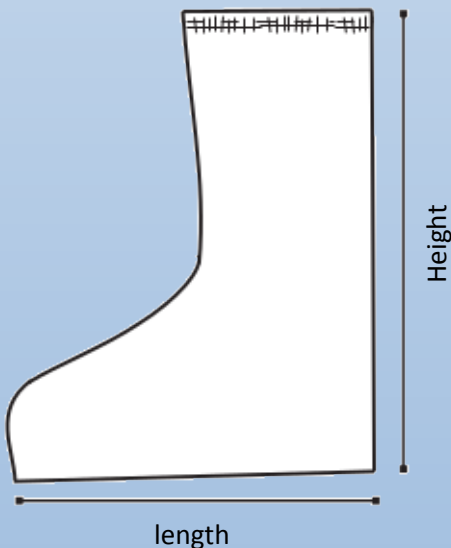

QUEENS CO., LTD.

EST. 2005
WWW.MQ-QUEENS.COM

SURGICAL CAP

Product code: QM-SUR-CP

Bouffant
Hemmed elastic
Round \varnothing 51cm
Non-woven polypropylene
Weight/m² 20g
Sterile

BOOT COVERS

CPE model

Product code: QM-CPE-CBT

Non-woven

Product code: QM-NW-CBT

QM-CPE-CBT

Material: CPE (chlorinated polyethylene elastomer)

Length:Height 40cm:48cm

QM-NW-CBT

Material: non-woven

Size 40x50