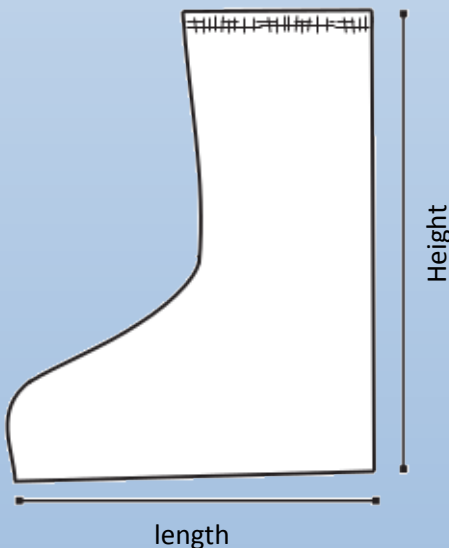

QUEENS CO., LTD.

EST. 2005
WWW.MQ-QUEENS.COM

SURGICAL CAP

Product code: QM-SUR-CP

Bouffant
Hemmed elastic
Round \varnothing 51cm
Non-woven polypropylene
Weight/m² 20g
Sterile

BOOT COVERS

CPE model

Product code: QM-CPE-CBT

Non-woven

Product code: QM-NW-CBT

QM-CPE-CBT

Material: CPE (chlorinated polyethylene elastomer)

Length:Height 40cm:48cm

QM-NW-CBT

Material: non-woven

Size 40x50